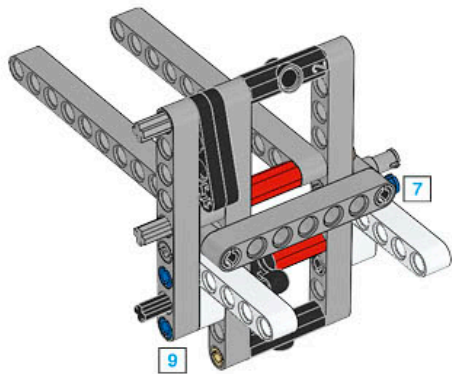

1 x

LEGO® MINDSTORMS® Education

The advertisement features a central image of the LEGO Mindstorms EV3 Core Set robot, which is a white and grey brick-based robot with a large screen on its head displaying eyes. To the left of the robot is a circular icon containing six smaller icons representing various features: a camera eye, a gear, a hand, a speaker, a light, and a sensor. Below the robot is a Wi-Fi icon and a box that says "Made for iPod iPhone iPad". To the right of the robot is a smaller image showing the components of the set, including the EV3 brick, a motor, a sensor, and various beams and connectors. The text "Core Set" is prominently displayed in the upper right, with translations in German, French, Spanish, and Hungarian below it. At the bottom, the LEGO Mindstorms Education logo is shown, along with the product number 45544 and the website LEGOeducation.com.

5

6

8

9

2x

10

11

12