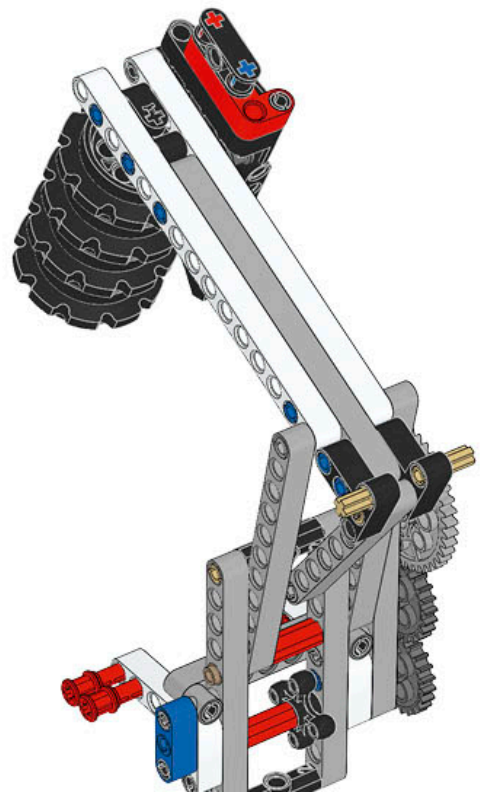

1 x

LEGO® MINDSTORMS® Education

The advertisement features a central image of the LEGO Mindstorms EV3 Core Set robot, which is a white and grey brick-based robot with a large screen on its head displaying eyes. To the left of the robot is a circular icon containing six smaller icons representing various features: a camera eye, a gear, a hand, a speaker, a light, and a sensor. Below the robot is a Wi-Fi icon and a box that says "Made for iPod iPhone iPad". To the right of the robot is a smaller image showing the components of the set, including the EV3 brick, a motor, a sensor, and various beams and connectors. The text "Core Set" is prominently displayed in the upper right, with translations in German, French, Spanish, and Hungarian below it. At the bottom, the LEGO Mindstorms Education logo is shown, along with the product number 45544 and the website LEGOeducation.com.

35

2x

36

37

38

39

40

41

1x

42

43

45

46

47

2x

48