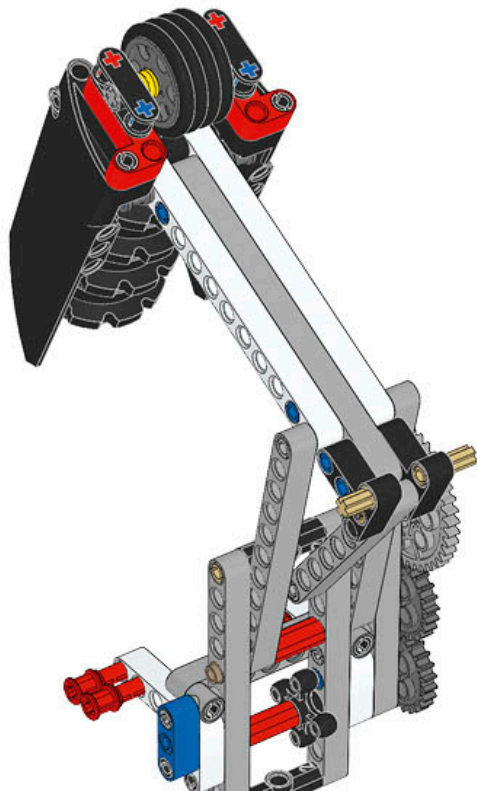

1 x

LEGO® MINDSTORMS® Education

The advertisement features a central image of the LEGO Mindstorms EV3 Core Set robot, which is a white and grey brick-based robot with a large screen on its head displaying eyes. To the left of the robot is a circular icon containing six smaller icons representing various features: a camera eye, a gear, a hand, a speaker, a light, and a sensor. Below the robot is a Wi-Fi icon and a box that says "Made for iPod iPhone iPad". To the right of the robot is a smaller image showing the components of the set, including the EV3 brick, a motor, a sensor, and various beams and connectors. The text "Core Set" is prominently displayed in the upper right, with translations in German, French, Spanish, and Hungarian below it. At the bottom, the LEGO Mindstorms Education logo is shown, along with the product number 45544 and the website LEGOeducation.com.

49

50

51

52