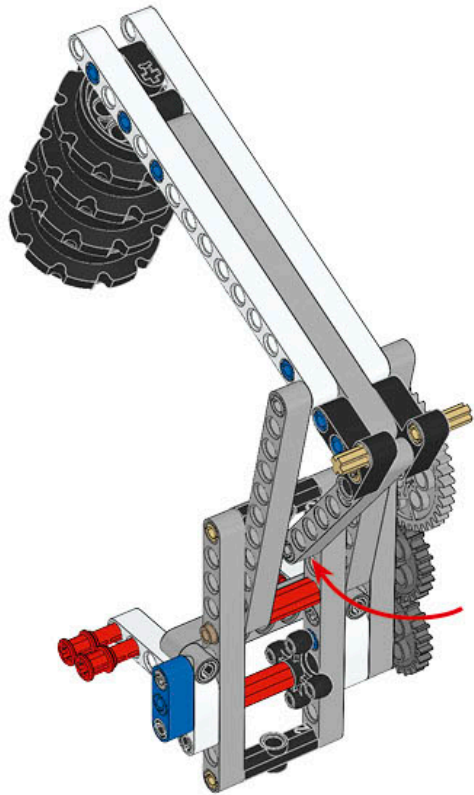

1 x

LEGO® MINDSTORMS® Education

The advertisement features a central image of the LEGO Mindstorms EV3 Core Set robot, which is a white and grey brick-based robot with a large screen on its head displaying eyes. To the left of the robot is a circular icon containing six smaller icons representing various features: a camera eye, a gear, a hand, a speaker, a light, and a sensor. Below the robot is a Wi-Fi icon and a box that says "Made for iPod iPhone iPad". To the right of the robot is a smaller image showing the components of the set, including the EV3 brick, a motor, a sensor, and various beams and connectors. The text "Core Set" is prominently displayed in the upper right, with translations in German, French, Spanish, and Hungarian below it. At the bottom, the LEGO Mindstorms Education logo is shown, along with the product number 45544 and the website LEGOeducation.com.

27

28

29

30

31

32

33

34