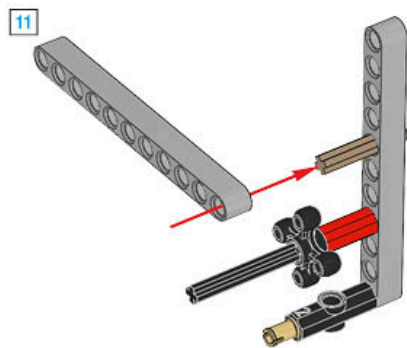

1 x

LEGO® MINDSTORMS® Education

The advertisement features a central image of the LEGO Mindstorms EV3 Core Set robot, which is a white and grey brick-based robot with a large screen on its head displaying eyes. To the left of the robot is a circular icon containing six smaller icons representing various features: a camera eye, a gear, a hand, a speaker, a light, and a sensor. Below the robot is a Wi-Fi icon and a box that says "Made for iPod iPhone iPad". To the right of the robot is a smaller image showing the components of the set, including the EV3 brick, a motor, a sensor, and various beams and connectors. The text "Core Set" is prominently displayed in the upper right, with translations in German, French, Spanish, and Hungarian below it. At the bottom, the LEGO Mindstorms Education logo is shown, along with the product number 45544 and the website LEGOeducation.com.

Core Set
GRUND-SET Ensemble de base
Set principal Conjunto Principal
ALAPKÉSZLET

Made for
iPod iPhone iPad

45544
LEGOeducation.com

LEGO MINDSTORMS education EV3

1

2

3

4