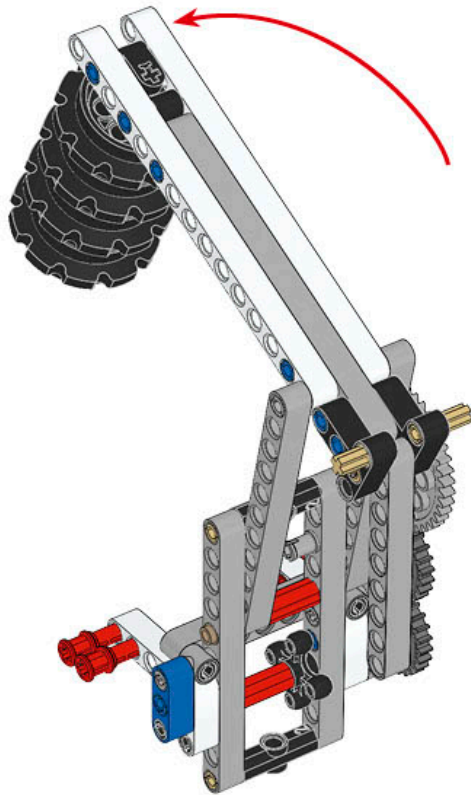

1 x

LEGO® MINDSTORMS® Education

The advertisement features a central image of the LEGO Mindstorms EV3 Core Set robot, which is a white and grey brick-based robot with a large screen on its head displaying eyes. To the left of the robot is a circular icon containing six smaller icons representing various features: a camera eye, a gear, a hand, a speaker, a light, and a sensor. Below the robot is a Wi-Fi icon and a box that says "Made for iPod iPhone iPad". To the right of the robot is a smaller image showing the components of the set, including the EV3 brick, a motor, a sensor, and various beams and connectors. The text "Core Set" is prominently displayed in the upper right, with translations in German, French, Spanish, and Hungarian below it. At the bottom, the LEGO Mindstorms Education logo is shown, along with the product number 45544 and the website LEGOeducation.com.

27

28

29

30

31

32

33

34