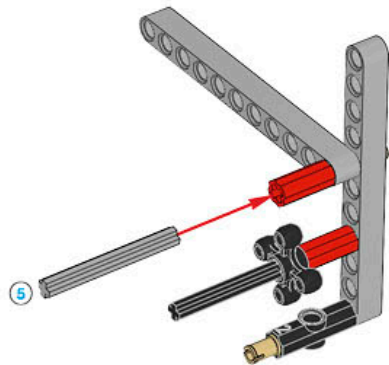

1 x

LEGO® MINDSTORMS® Education

The advertisement features a central image of the LEGO Mindstorms EV3 Core Set robot, which is a white and grey brick-based robot with a large screen on its head displaying eyes. To the left of the robot is a circular icon containing six smaller icons representing various features: a camera eye, a gear, a hand, a speaker, a light, and a sensor. Below the robot is a Wi-Fi icon and a box that says "Made for iPod iPhone iPad". To the right of the robot is a smaller image showing the components of the set, including the EV3 brick, a motor, a sensor, and various beams and connectors. The text "Core Set" is prominently displayed in the upper right, with translations in German, French, Spanish, and Hungarian below it. At the bottom, the LEGO Mindstorms Education logo is shown, along with the product number 45544 and the website LEGOeducation.com.

Core Set
GRUND-SET Ensemble de base
Set principal Conjunto Principal
ALAPKÉSZLET

Made for
iPod iPhone iPad

45544
LEGOeducation.com

LEGO MINDSTORMS education EV3

1

2

3

4