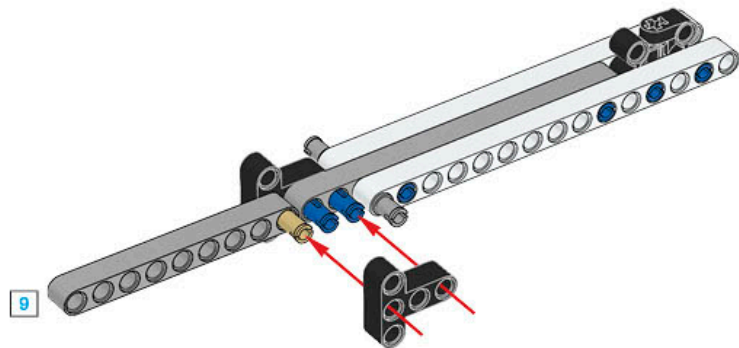

1 x

LEGO® MINDSTORMS® Education

The advertisement features a central image of the LEGO Mindstorms EV3 Core Set robot, which is a white and grey brick-based robot with a large screen on its head displaying eyes. To the left of the robot is a circular icon containing six smaller icons representing various features: a camera eye, a gear, a hand, a speaker, a light, and a sensor. Below the robot is a Wi-Fi icon and a box that says "Made for iPod iPhone iPad". To the right of the robot is a smaller image showing the components of the set, including the EV3 brick, a motor, a sensor, and various beams and connectors. The text "Core Set" is prominently displayed in the upper right, with translations in German, French, Spanish, and Hungarian below it. At the bottom, the LEGO Mindstorms Education logo is shown, along with the product number 45544 and the website LEGOeducation.com.

20

21

22

2x

23

24

25

26