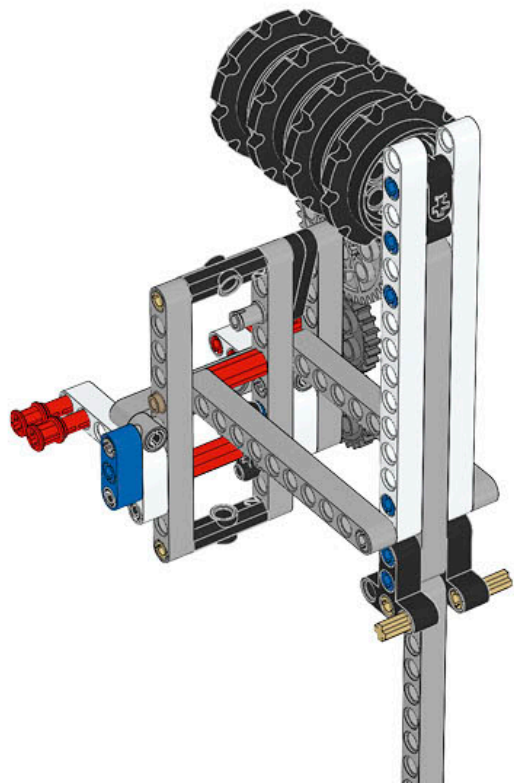

1 x

LEGO® MINDSTORMS® Education

The advertisement features a central image of the LEGO Mindstorms EV3 Core Set robot, which is a white and grey brick-based robot with a large screen on its head displaying eyes. To the left of the robot is a circular icon containing six smaller icons representing various features: a camera eye, a gear, a hand, a speaker, a light, and a sensor. Below the robot is a Wi-Fi icon and a box that says "Made for iPod iPhone iPad". To the right of the robot is a smaller image showing the components of the set, including the EV3 brick, a motor, a sensor, and various beams and connectors. The text "Core Set" is prominently displayed in the upper right, with translations in German, French, Spanish, and Hungarian below it. At the bottom, the LEGO Mindstorms Education logo is shown, along with the product number 45544 and the website LEGOeducation.com.

27

28

29

30

31

32

33

34

35

2x

36

37

38

39

40

41