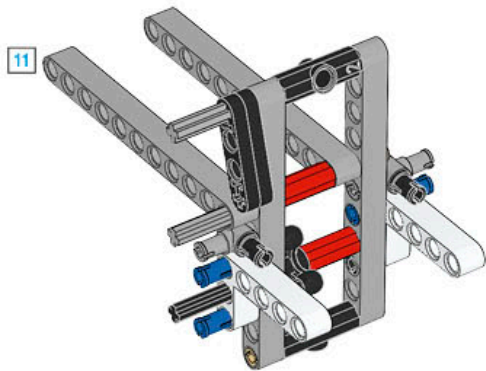

1 x

LEGO® MINDSTORMS® Education

The advertisement features a central image of the LEGO Mindstorms EV3 Core Set robot, which is a white and grey brick-based robot with a large screen on its head displaying eyes. To the left of the robot is a circular icon containing six smaller icons representing various features: a camera eye, a gear, a hand, a speaker, a light, and a sensor. Below the robot is a Wi-Fi icon and a box that says "Made for iPod iPhone iPad". To the right of the robot is a smaller image showing the components of the set, including the EV3 brick, a motor, a sensor, and various beams and connectors. The text "Core Set" is prominently displayed in the upper right, with translations in German, French, Spanish, and Hungarian below it. At the bottom, the LEGO Mindstorms Education logo is shown, along with the product number 45544 and the website LEGOeducation.com.

5

6

8

9

2x

10

11

12