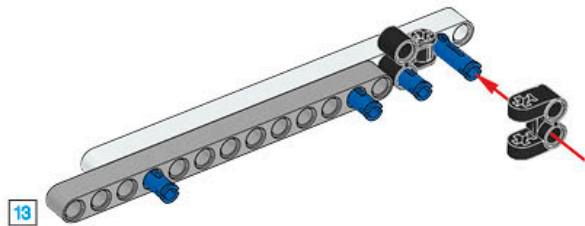

1 x

LEGO® MINDSTORMS® Education

The advertisement features a central image of the LEGO Mindstorms EV3 Core Set robot, which is a white and grey brick-based robot with a large screen on its head displaying eyes. To the left of the robot is a circular icon containing six smaller icons representing various features: a camera eye, a gear, a hand, a speaker, a light, and a sensor. Below the robot is a Wi-Fi icon and a box that says "Made for iPod iPhone iPad". To the right of the robot is a smaller image showing the components of the set, including the EV3 brick, a motor, a sensor, and various beams and connectors. The text "Core Set" is prominently displayed in the upper right, with translations in German, French, Spanish, and Hungarian below it. At the bottom, the LEGO Mindstorms Education logo is shown, along with the product number 45544 and the website LEGOeducation.com.

13

4x

14

15

16

17

18

19

20

21

22

2x

23

24

25

26