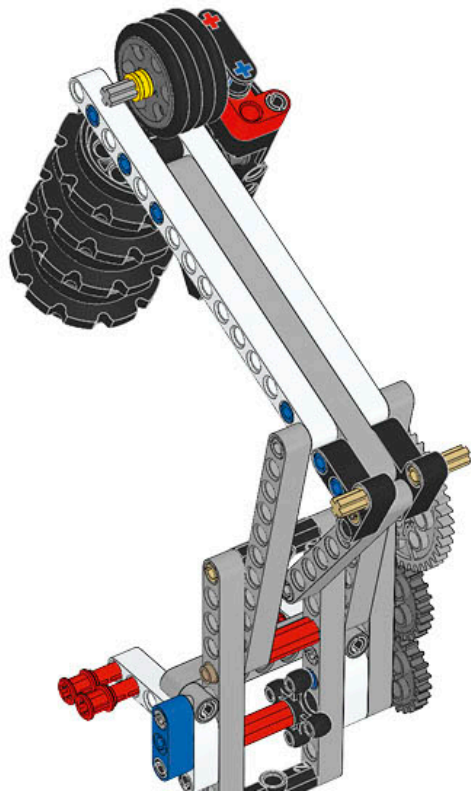

1 x

LEGO® MINDSTORMS® Education

The advertisement features a central image of the LEGO Mindstorms EV3 Core Set robot, which is a white and grey brick-based robot with a large screen on its head displaying eyes. To the left of the robot is a circular icon containing six smaller icons representing various features: a camera eye, a gear, a hand, a speaker, a light, and a sensor. Below the robot is a Wi-Fi icon and a box that says "Made for iPod iPhone iPad". To the right of the robot is a smaller image showing the components of the set, including the EV3 brick, a motor, a sensor, and various beams and connectors. The text "Core Set" is prominently displayed in the upper right, with translations in German, French, Spanish, and Hungarian below it. At the bottom, the LEGO Mindstorms Education logo is shown, along with the product number 45544 and the website LEGOeducation.com.

35

2x

36

37

38

39

40

41

1x

42

43

45

46

47

2x

48