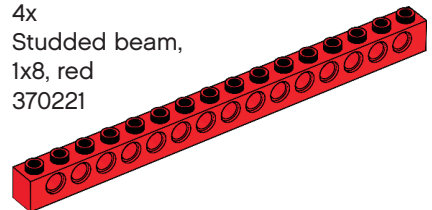

2x
Tile, 1x2, yellow
306924

4x
Plate, 1x6, white
366601

4x
Studded beam, 1x2, red
370021

4x
Tile, 1x4, yellow
243124

4x
Plate, 1x8, white
346001

4x
Studded beam, 1x4, red
370121

2x
Tube, 2-module, yellow
4526983

2x
Plate with holes, 2x4, white
370901

4x
Studded beam, 1x6, red
389421

2x
Angular block
with crosshole, yellow
4107800

6x
Plate with holes, 2x6, white
4527947

4x
Studded beam,
1x8, red
370221

2x
Cross block, 2-module, yellow
4173666

4x
Plate, 2x2, green
302228

6x
Studded beam, 1x16, red
370321

1x
Minifigure, cap, orange
4583147

2x
Gear, 24-tooth, dark grey
4514558

2x
Connector peg
with friction, 3-module, blue
4514553

2x
Minifigure, head, yellow
4651441